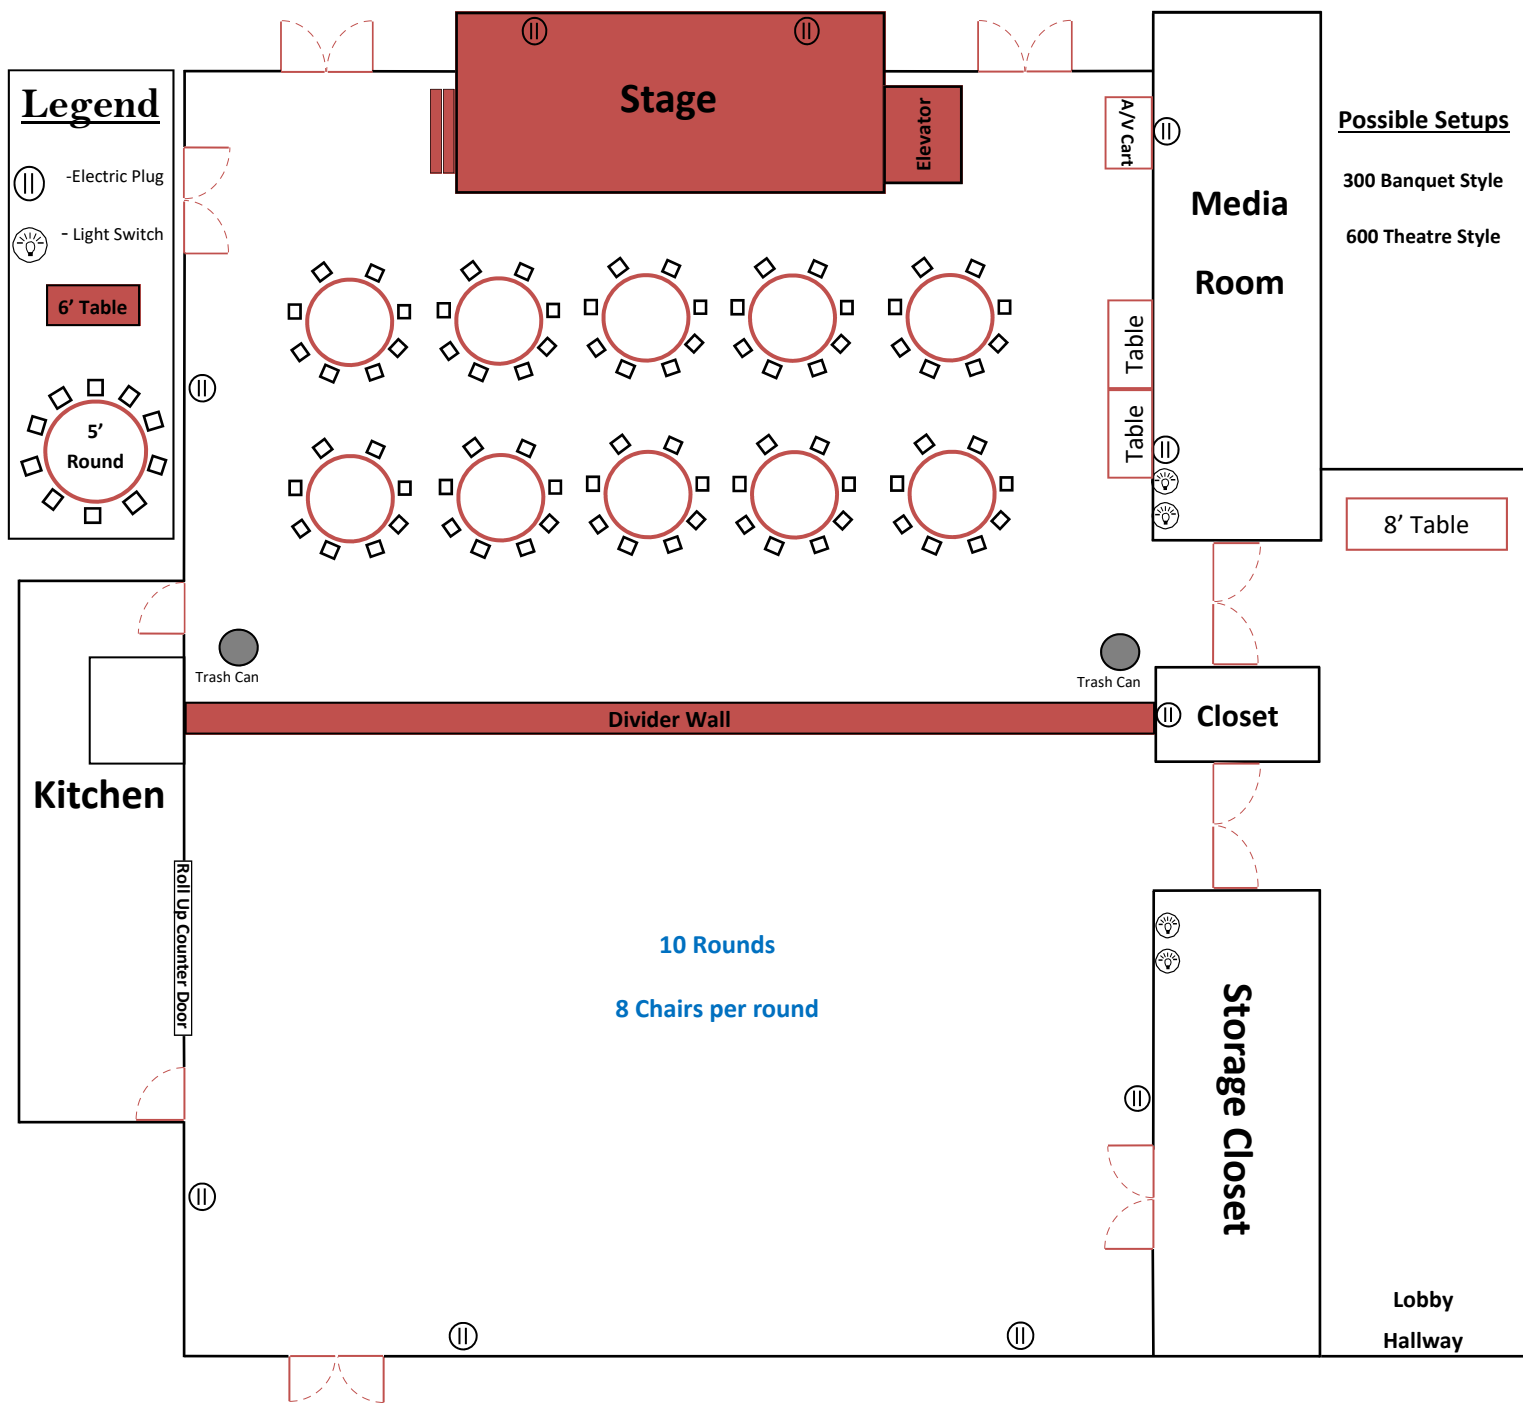

Half Ballroom Map

Event Name: _____ Date of Event: _____

Round Tables _____ Chairs Per Table _____ Podium On Stage? _____ Off Stage? _____

Rectangle Tables _____ Additional Chairs _____ Trash Cans _____

_____ Wireless Mics (2 Available) _____ Wired Mic (1 Available) _____ Clicker _____ Extension/Power Strip

_____ Podium/Table Mic Stand (2 Available) _____ Standing Mic Stand (2 Available) _____ Wooden Easel (5 Available)

_____ Projector (Need to bring your own laptop with either HDMI or VGA Connection)