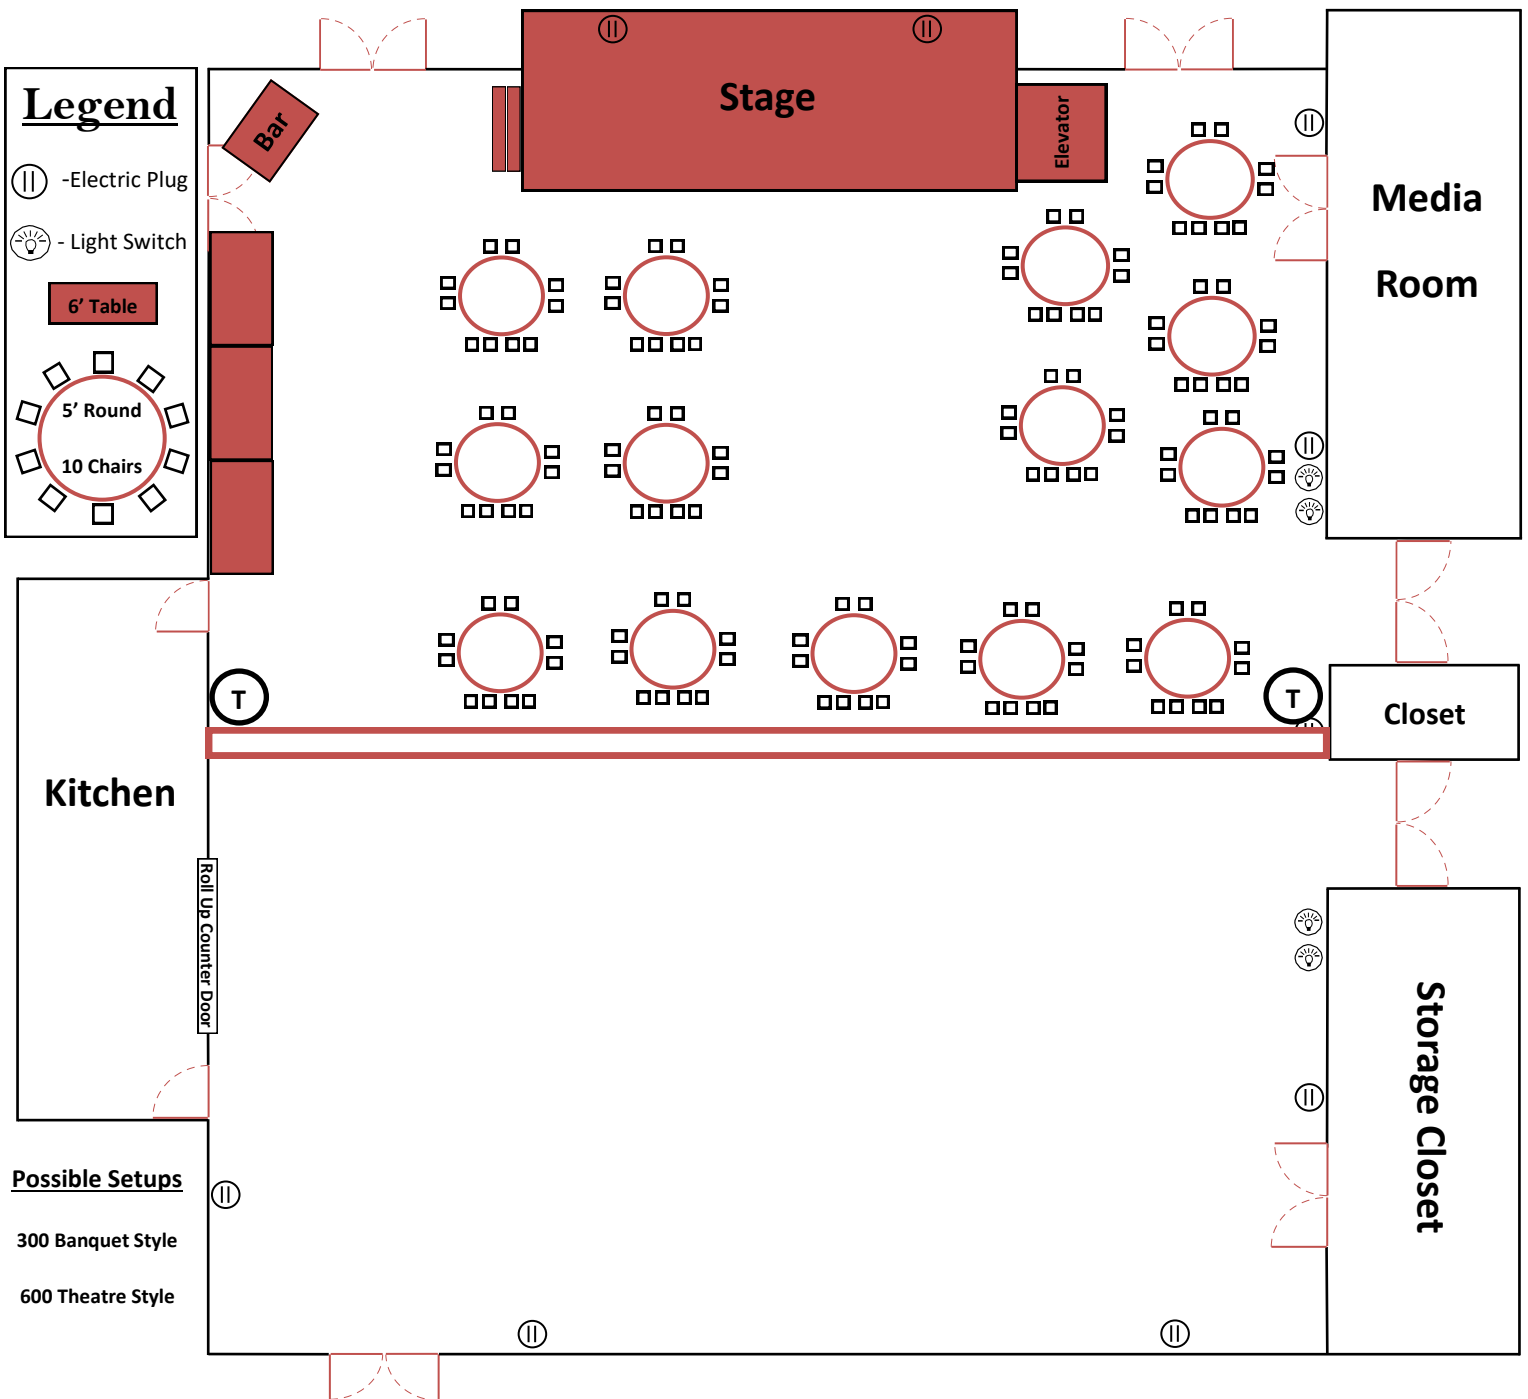

## Half Ballroom Map

Event Name: \_\_\_\_\_

Setup By: \_\_\_\_\_

Date of Event: \_\_\_\_\_

Date Made Layout: \_\_\_\_\_

Round Tables 15

Chairs Per Table 10

Podium \_\_\_\_\_

Other Table Sizes 2 - 6feet

Additional Chairs \_\_\_\_\_

Trash Cans \_\_\_\_\_

Other Table Sizes 3 - 6feet

Additional Chairs \_\_\_\_\_

Trash Cans \_\_\_\_\_

**Legend**

- Ⓜ - Electric Plug
- 💡 - Light Switch
- 6' Table
- 5' Round  
10 Chairs