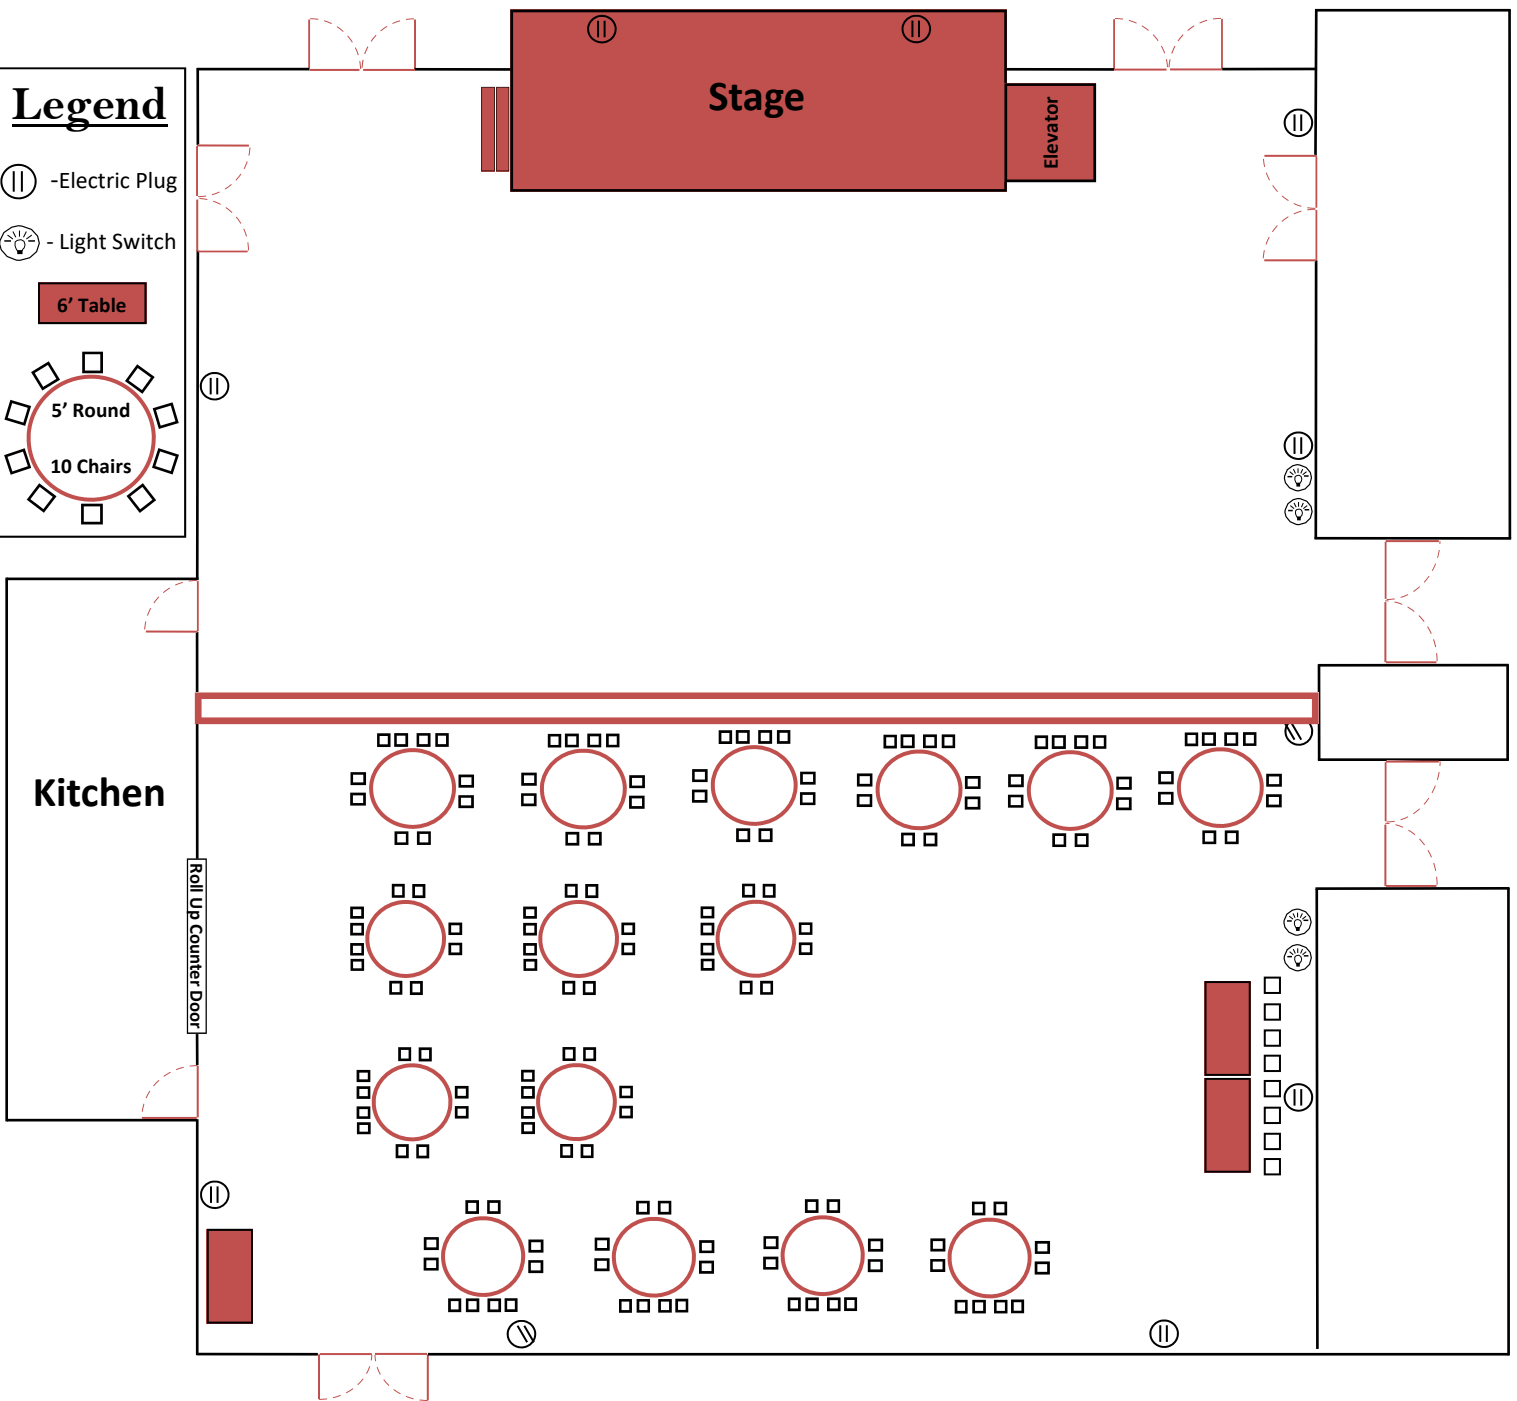

## Half Ballroom Map

Event Name: \_\_\_\_\_

Setup By: \_\_\_\_\_

Date of Event: \_\_\_\_\_

Date Made Layout: \_\_\_\_\_

Round Tables 15

Chairs Per Table 10

Podium \_\_\_\_\_

Other Table Sizes 2 - 6feet

Additional Chairs \_\_\_\_\_

Trash Cans \_\_\_\_\_

Other Table Sizes 3 - 6feet

Additional Chairs \_\_\_\_\_

Trash Cans \_\_\_\_\_

**Legend**

- Ⓜ - Electric Plug
- 💡 - Light Switch
- 6' Table
- 5' Round  
10 Chairs