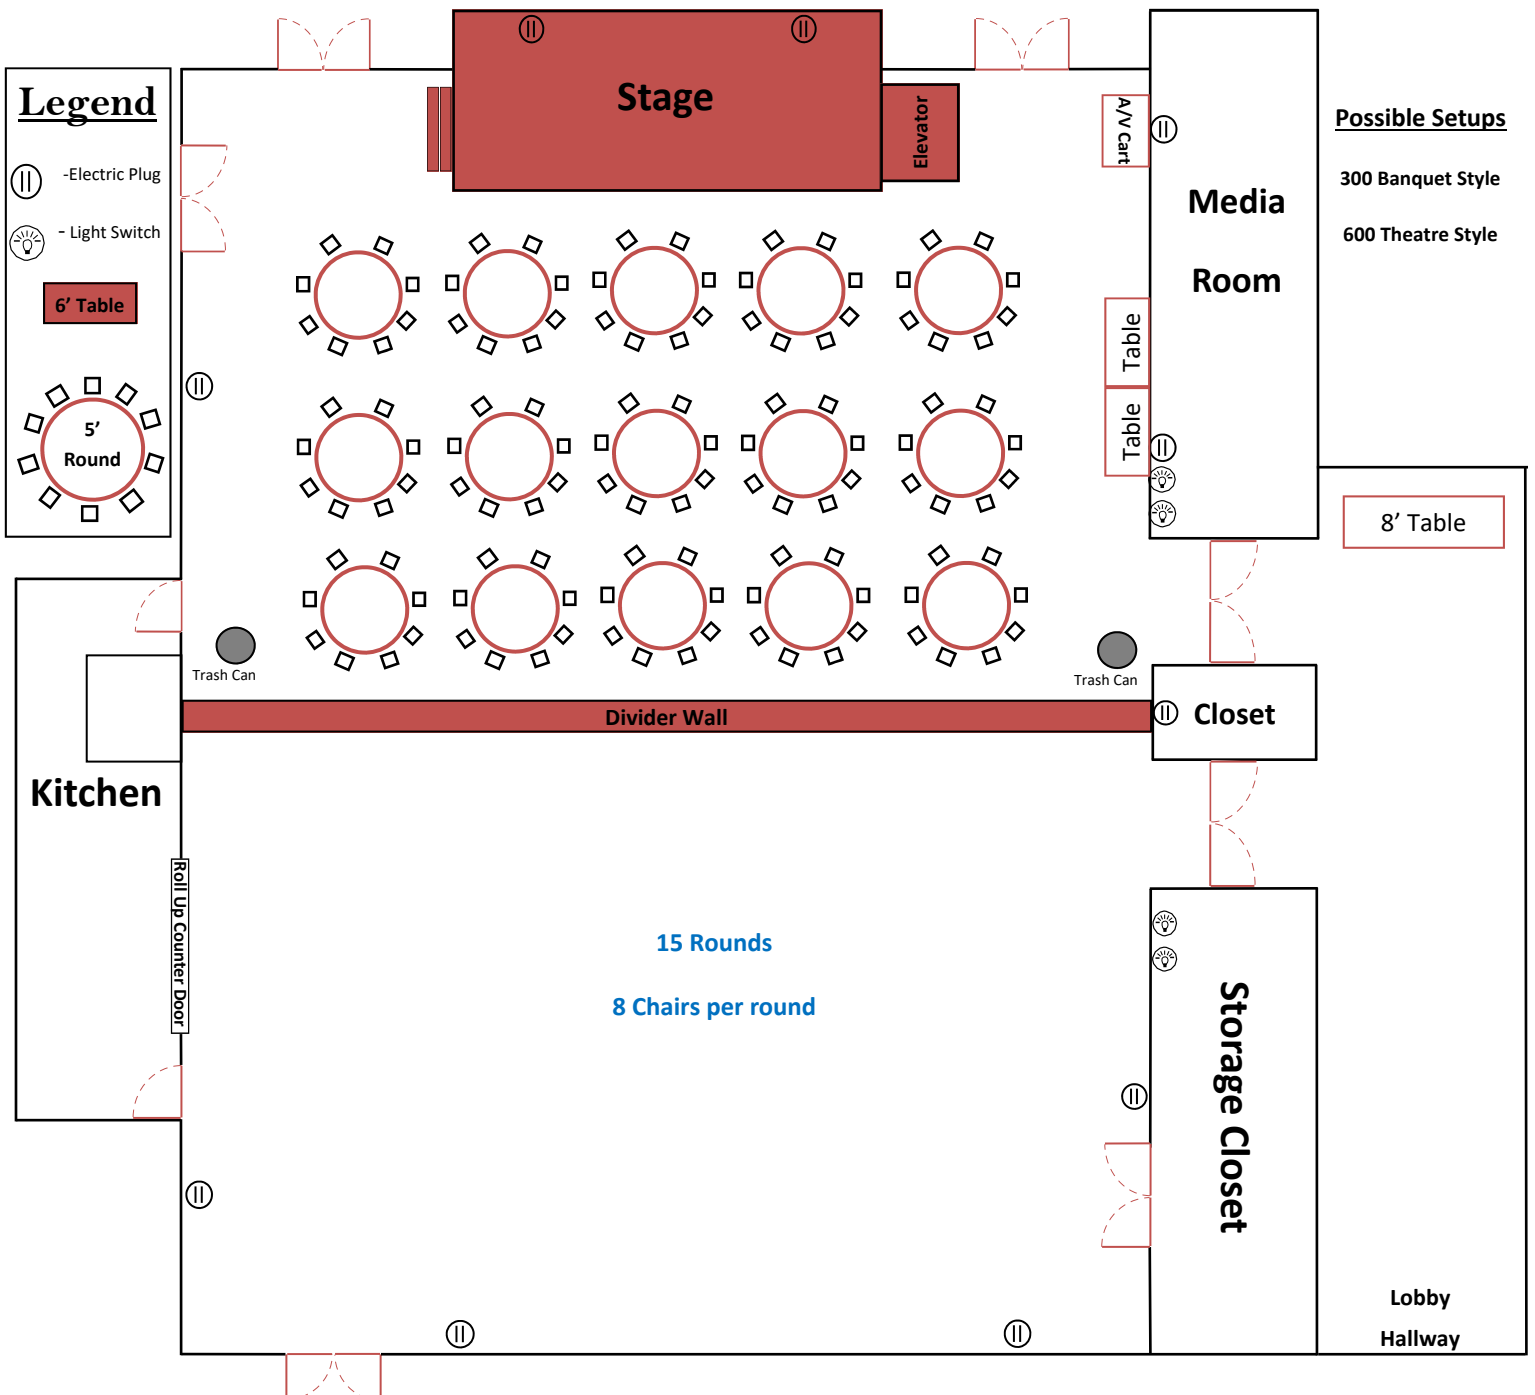

Half Ballroom Map

Event Name: _____ Date of Event: _____

Round Tables _____ Chairs Per Table _____ Podium On Stage? _____ Off Stage? _____

Rectangle Tables _____ Additional Chairs _____ Trash Cans _____

_____ Wireless Mics (2 Available) _____ Wired Mic (1 Available) _____ Clicker _____ Extension/Power Strip

_____ Podium/Table Mic Stand (2 Available) _____ Standing Mic Stand (2 Available) _____ Wooden Easel (5 Available)

_____ Projector (Need to bring your own laptop with either HDMI or VGA Connection)