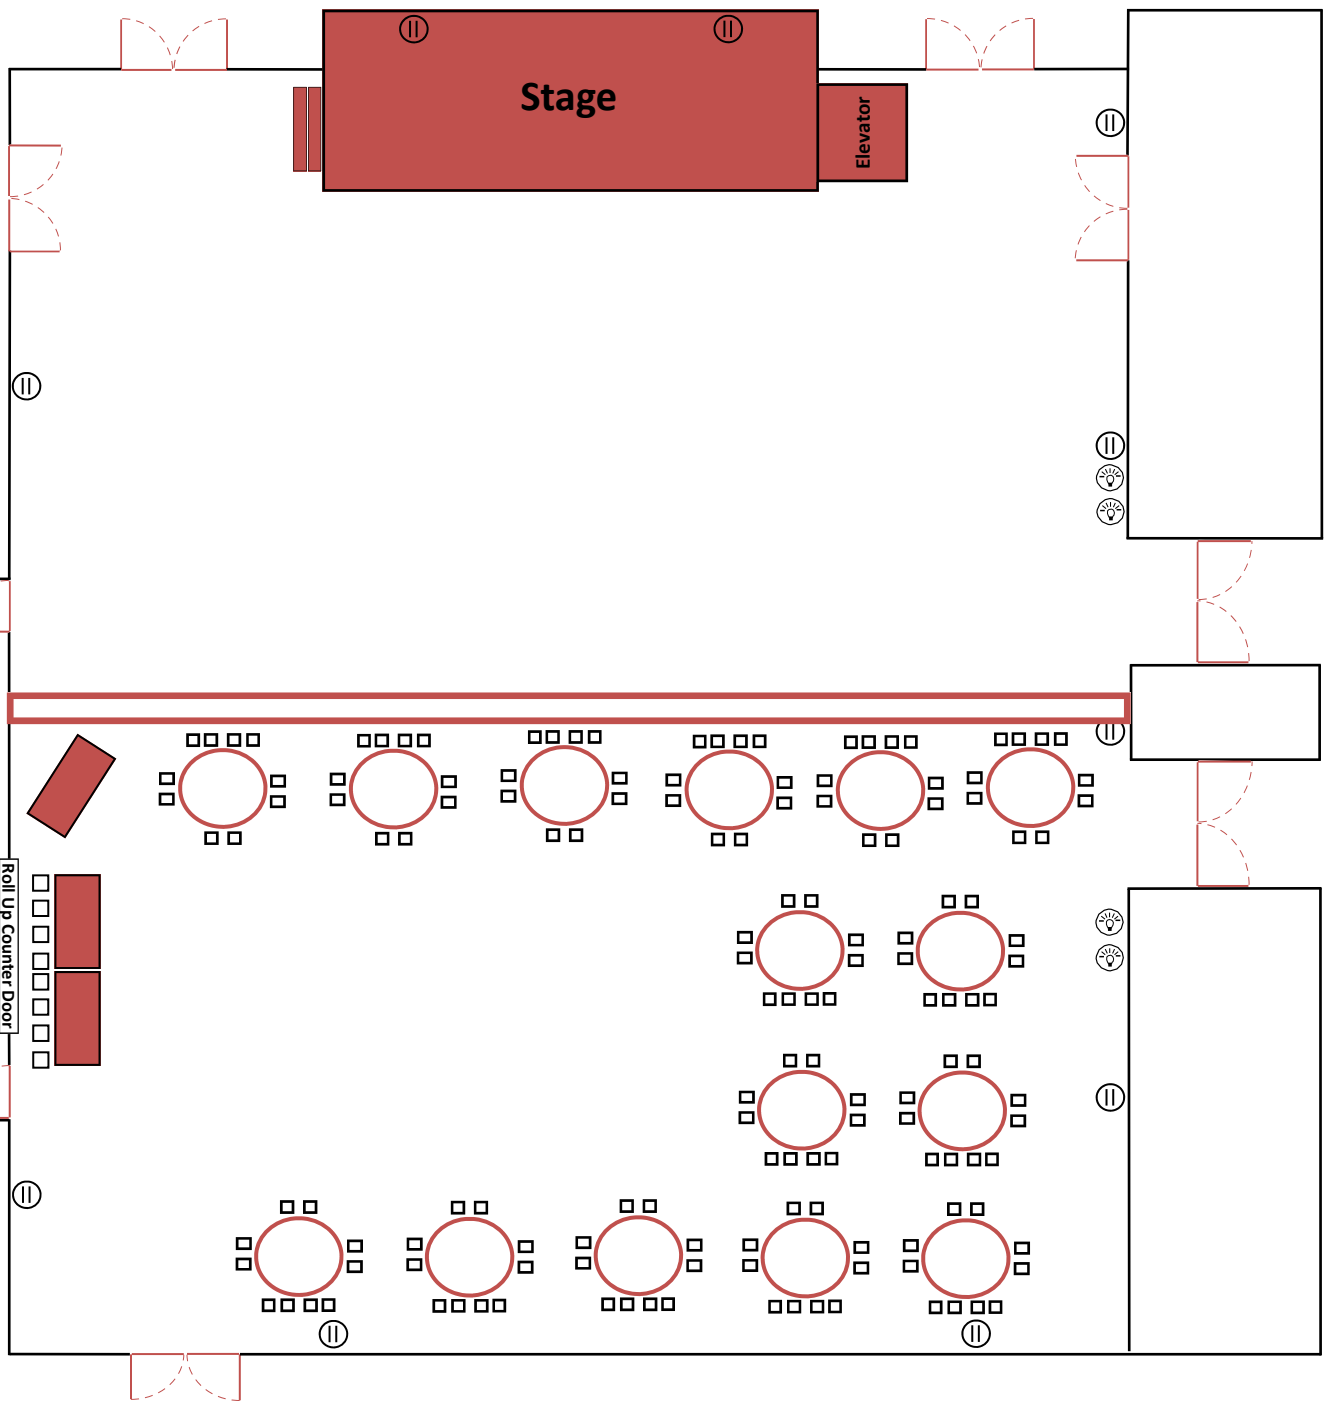

## Half Ballroom Map

Event Name: \_\_\_\_\_

Setup By: \_\_\_\_\_

Date of Event: \_\_\_\_\_

Date Made Layout: \_\_\_\_\_

Round Tables 15

Chairs Per Table 10

Podium \_\_\_\_\_

Other Table Sizes 3 - 6feet

Additional Chairs \_\_\_\_\_

Trash Cans \_\_\_\_\_

**Legend**

- Ⓜ - Electric Plug
- 💡 - Light Switch
- 6' Table
- 5' Round  
10 Chairs